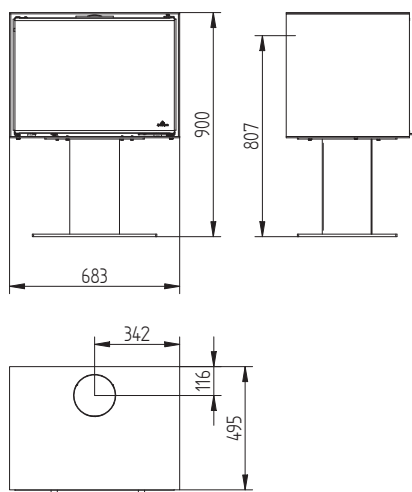

Dimensions

Troja 46 Pierre

Zeta Freestanding

Zeta Base