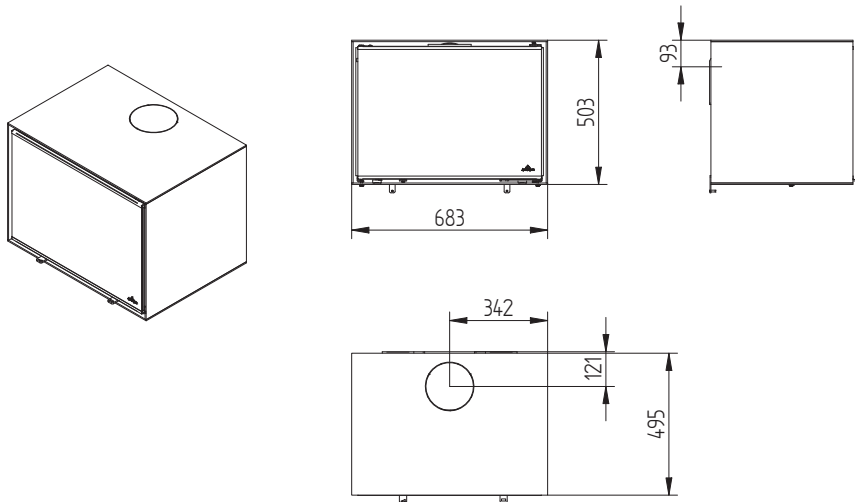

Zeta Wall

Firepit

Firebird