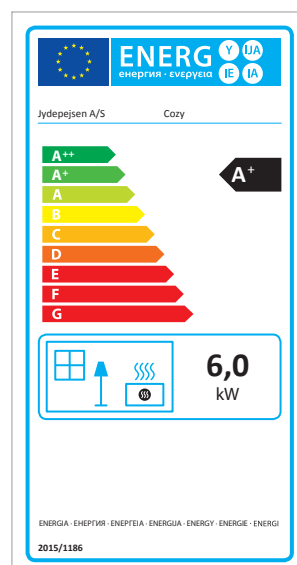

Cozy

Dimensions

Cozy Wall

Cozy Base

Cozy Pierre

Country 575

Country 765

Cubic 109