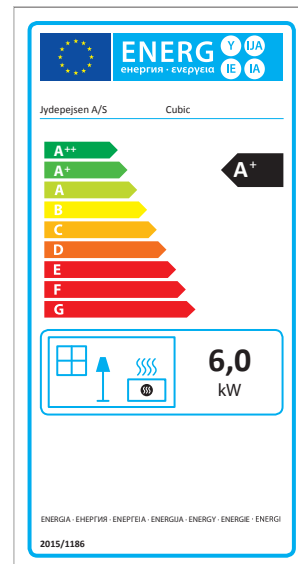

Dimensions

Cubic 166