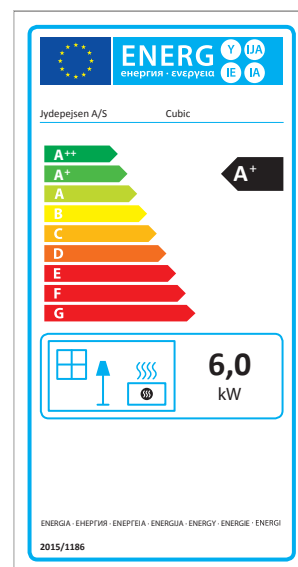

Dimensions

Cubic 166

Cubic 215

Cubic Wall