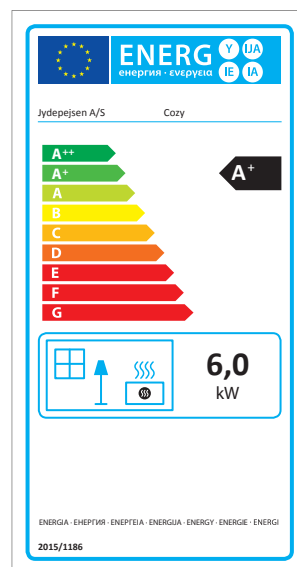

Cozy

Dimensions

Cozy Wall

Cozy Base

Cozy Pierre

Country 575

Country 765

Cubic 109