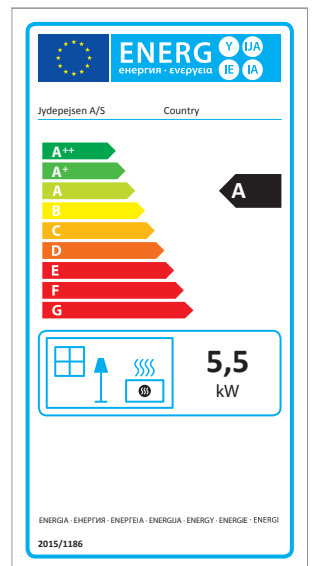

Cozy

Dimensions

Cozy Wall

Cozy Base

Cozy Pierre

Country 575

Country 765

Cubic 109