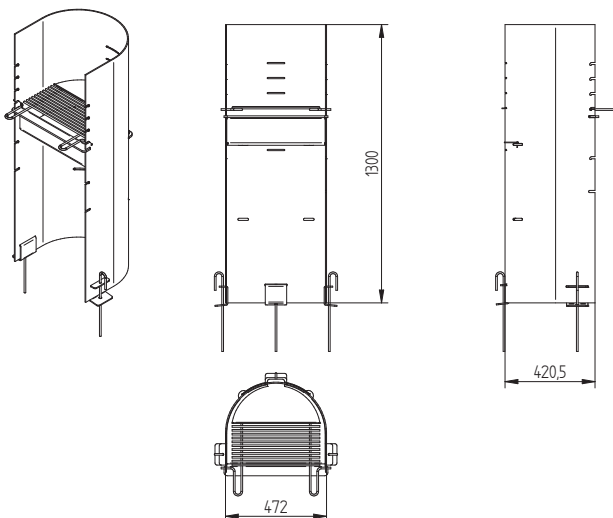

Zeta Wall

Firepit

Firebird